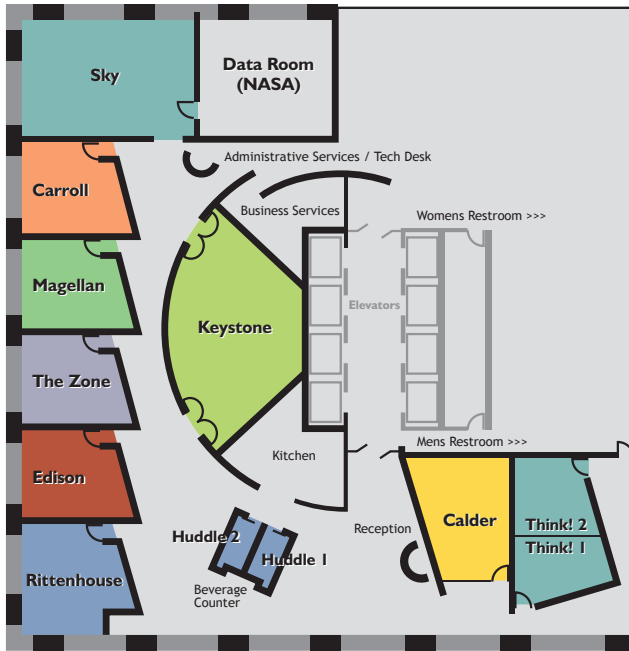

the
HUB[®]

Philadelphia's Leading
Meeting and Event Centers

Facility Guide

All-inclusive services and pricing · Daily or hourly meeting room rentals · Incredible events

In the heart of Center City
30 South 17th Street · United Plaza, 14th Floor · Philadelphia, PA 19103

	Dimensions (ft)			Room Capacities							
	Width	Length	Total sq/ft	Conference	U Shape	Hollow Square	Theatre	Classroom	Rounds	Reception	
Sky	27	39	1053	30	26	30	90	55	60	60	
Keystone	45	20	900	n/a	n/a	n/a	n/a	24	n/a	n/a	
Rittenhouse	26	19	494	12	12	12	30	14	30	30	
Think	31	20	620	20	16	20	40	12	20	20	
Magellan	19	19	361	10	n/a	n/a	n/a	n/a	n/a	10	
Calder	20	24	480	12	n/a	n/a	n/a	n/a	n/a	20	
Carroll	19	19	361	16	12	16	25	12	20	20	
Edison	19	19	361	8	n/a	n/a	n/a	n/a	n/a	8	
The Zone	19	19	361	16	12	16	25	12	20	20	
Huddle Rooms	12	8	96	4	n/a	n/a	n/a	n/a	n/a	n/a	
Entire Facility	13500			Event specific for entire facility							350

Conveniently attached to Amtrak's 30th Street Station
2929 Arch Street · Mezzanine · Philadelphia, PA 19104

	Dimensions (ft)			Room Capacities						
	Width	Length	Total sq/ft	Flex	U Shape	Hollow Square	Theatre	Classroom	Rounds	Reception
Seventy One	11	16	176	8	n/a	n/a	n/a	n/a	n/a	n/a
Zulu	9	11	99	4	n/a	n/a	n/a	n/a	n/a	n/a
Helix	7	11	77	4	n/a	n/a	n/a	n/a	n/a	n/a
Pod	6	9	54	2	n/a	n/a	n/a	n/a	n/a	n/a
The Zone	12	16	192	n/a	6	8	16	8	10	10
Think!	18	22	396	n/a	12	16	40	18	30	32
Propel	20	21	410	n/a	12	16	40	18	30	32
Flö	23	19	437	n/a	12	16	40	20	30	32
Diesel	25	19	475	n/a	12	16	40	18	30	32
Revolution	27	38	1026	n/a	26	30	93	46	70	93
Huntington	35	39	1365	n/a	32	44	124	72	90	124
J. Cooke	35	29	1015	n/a	22	28	80	32	60	225
Huntington & J. Cooke	35	69	2415	n/a	40	60	225	116	150	280
The Yard	57	24	1390	n/a	n/a	n/a	n/a	n/a	70	100
The L			3085	n/a	n/a	n/a	300	n/a	(ask us)	330
The Forum			4831	n/a	n/a	n/a	n/a	n/a	(ask us)	330
Entire Facility	14000			Event specific for entire facility						